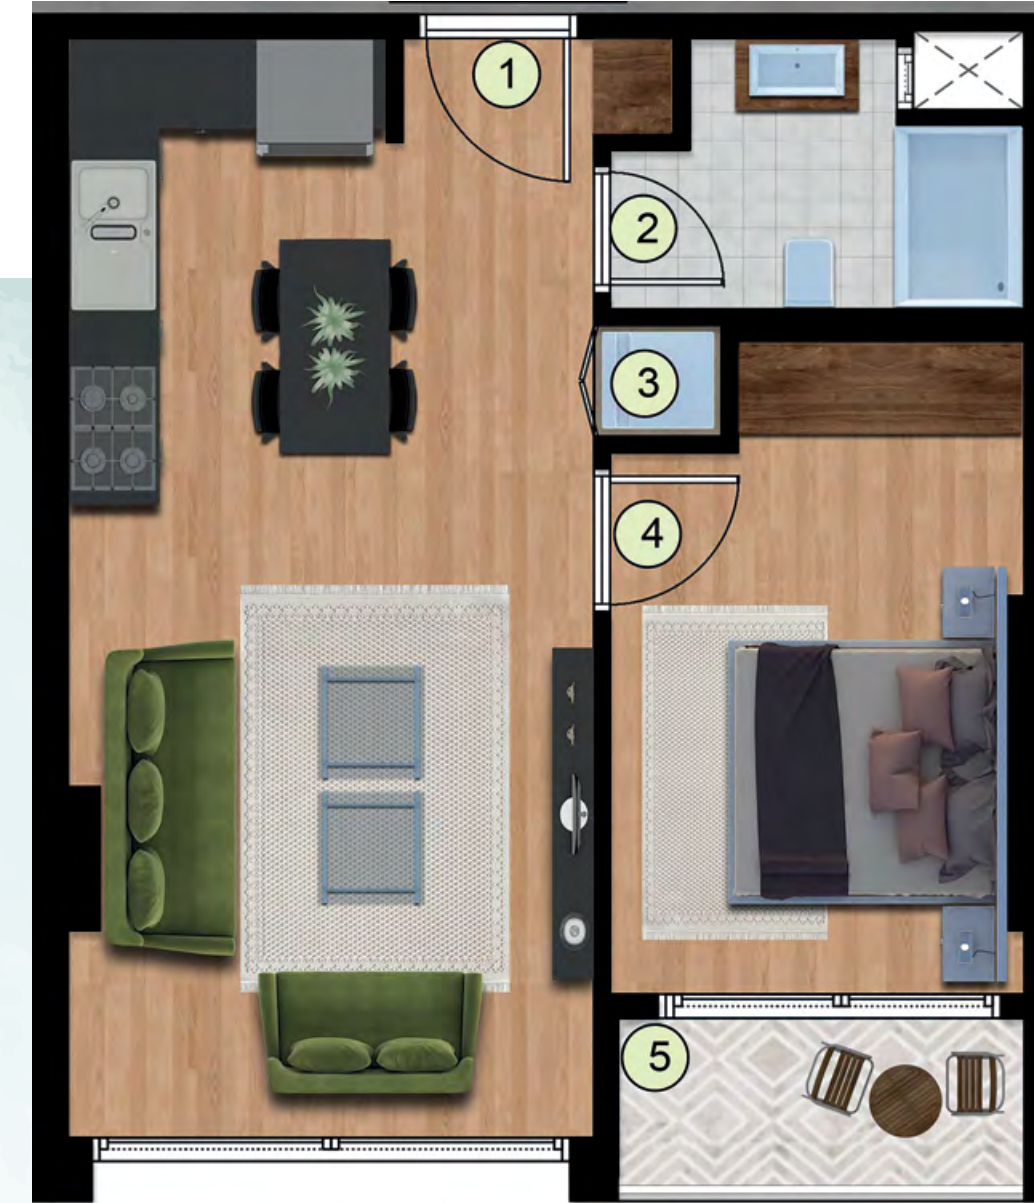

Apartment Plans

1+1 APARTMENT

Gross: 61,54m²
Net: 40,00m²

Living Room + Kitchen: 22,90m²
Bathroom : 3,70m²
Laundry Room : 0,55m²
Bedroom : 9,90m²
Balcony : 2,95m²